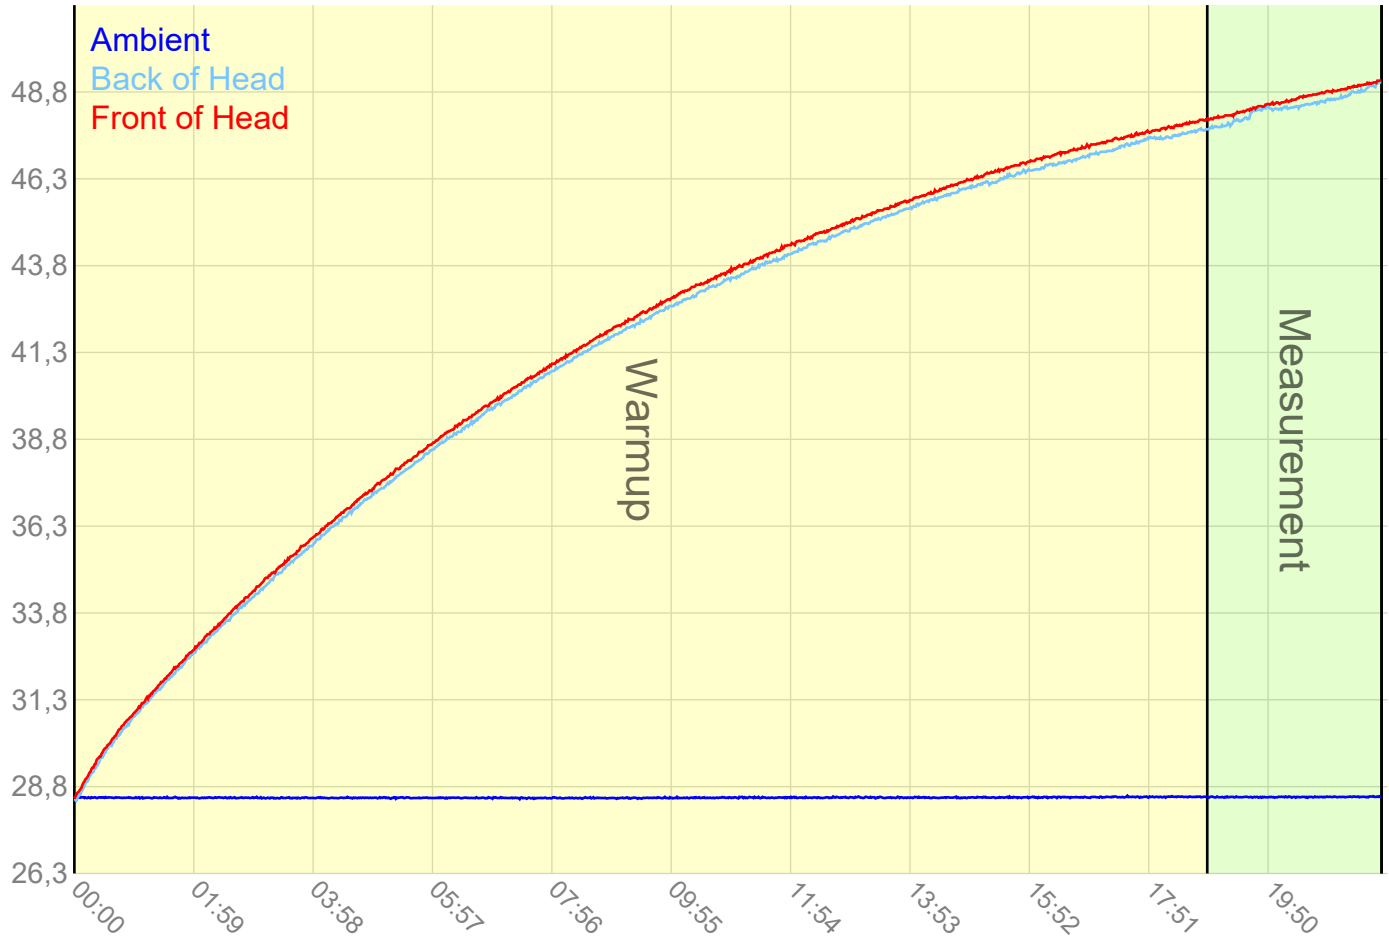

Temperatures

Channel	Temperature [°C]
Ambient temperature average	28,50
Back of Head Max	49,08
Front of Head Max	49,13
- Max	-

Channel	Δt	t@40°C
Back of Head	20,58	60,58
Front of Head	20,62	60,62
-	-	-