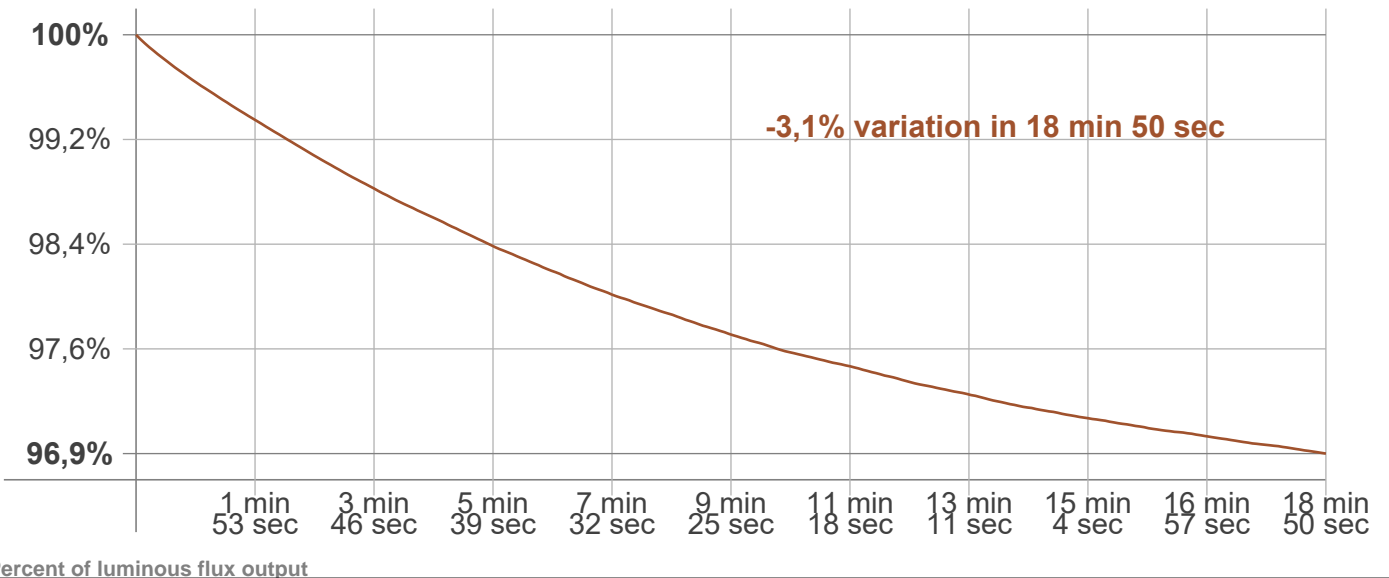

WARMUP DETAILS according to EN 13032-1